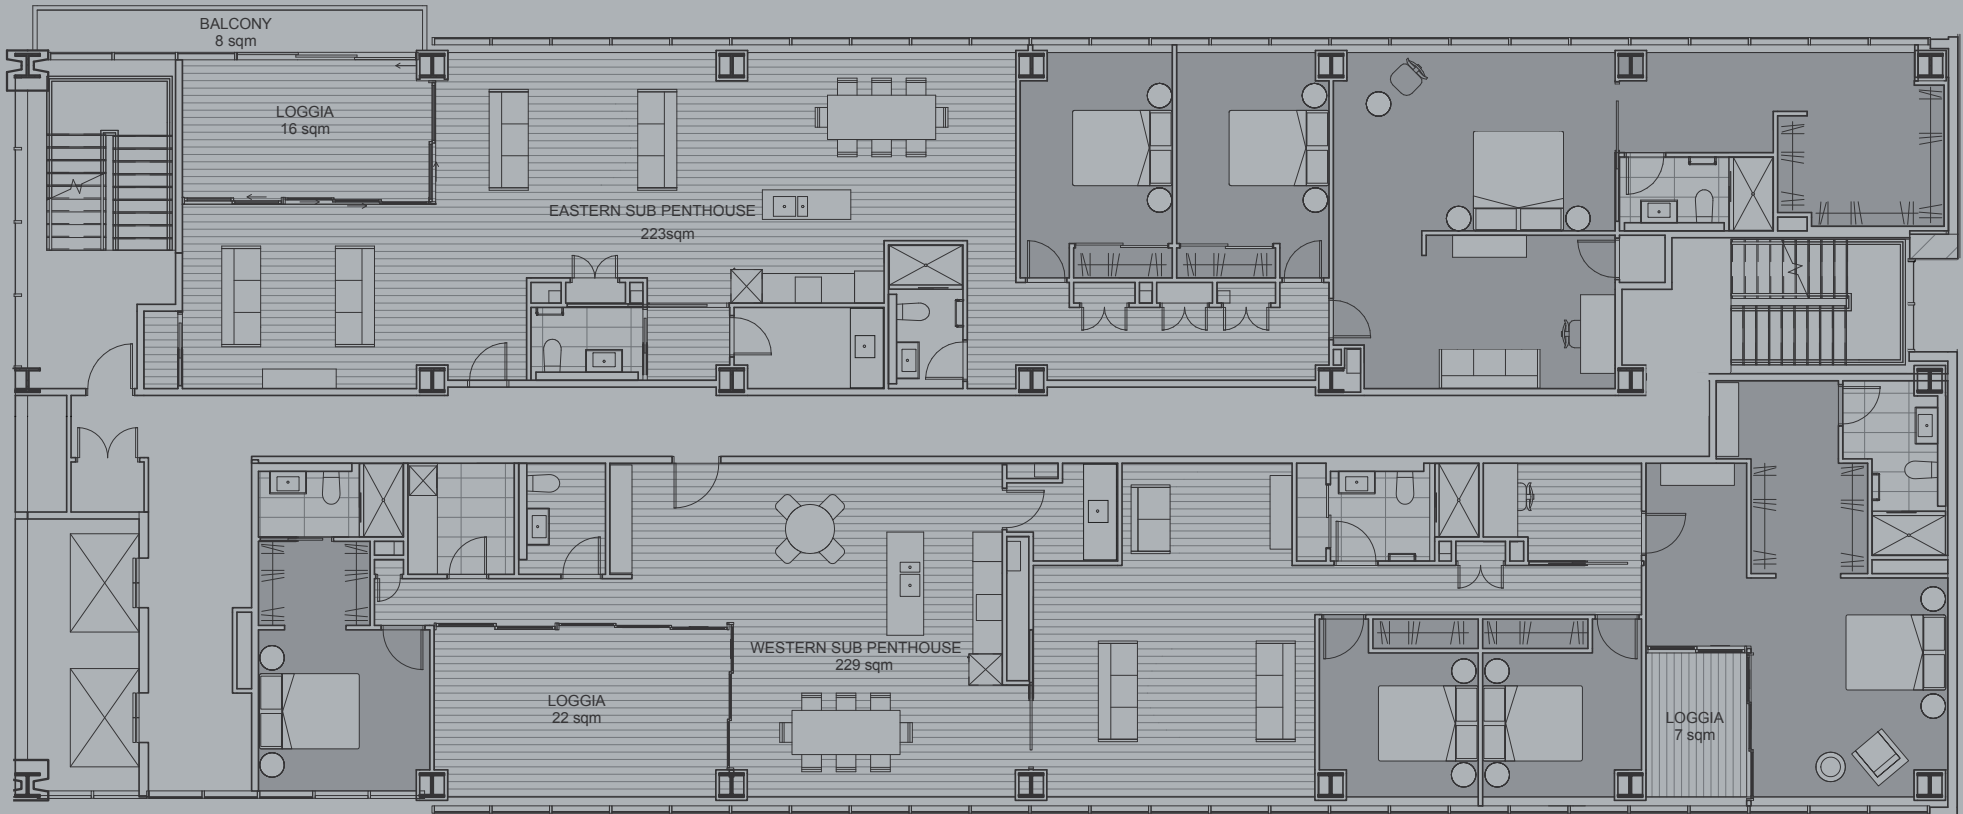

LEVEL 17: SUB PENTHOUSES – EASTERN & WESTERN SIDES

THE CAB

Eastern Sub Penthouse:

- 247 SQM
- 3 Bedroom
- 3 Bathroom

Western Sub Penthouse:

- 258 SQM
- 4 Bedroom
- 4 Bathroom

Made with Love & Co.